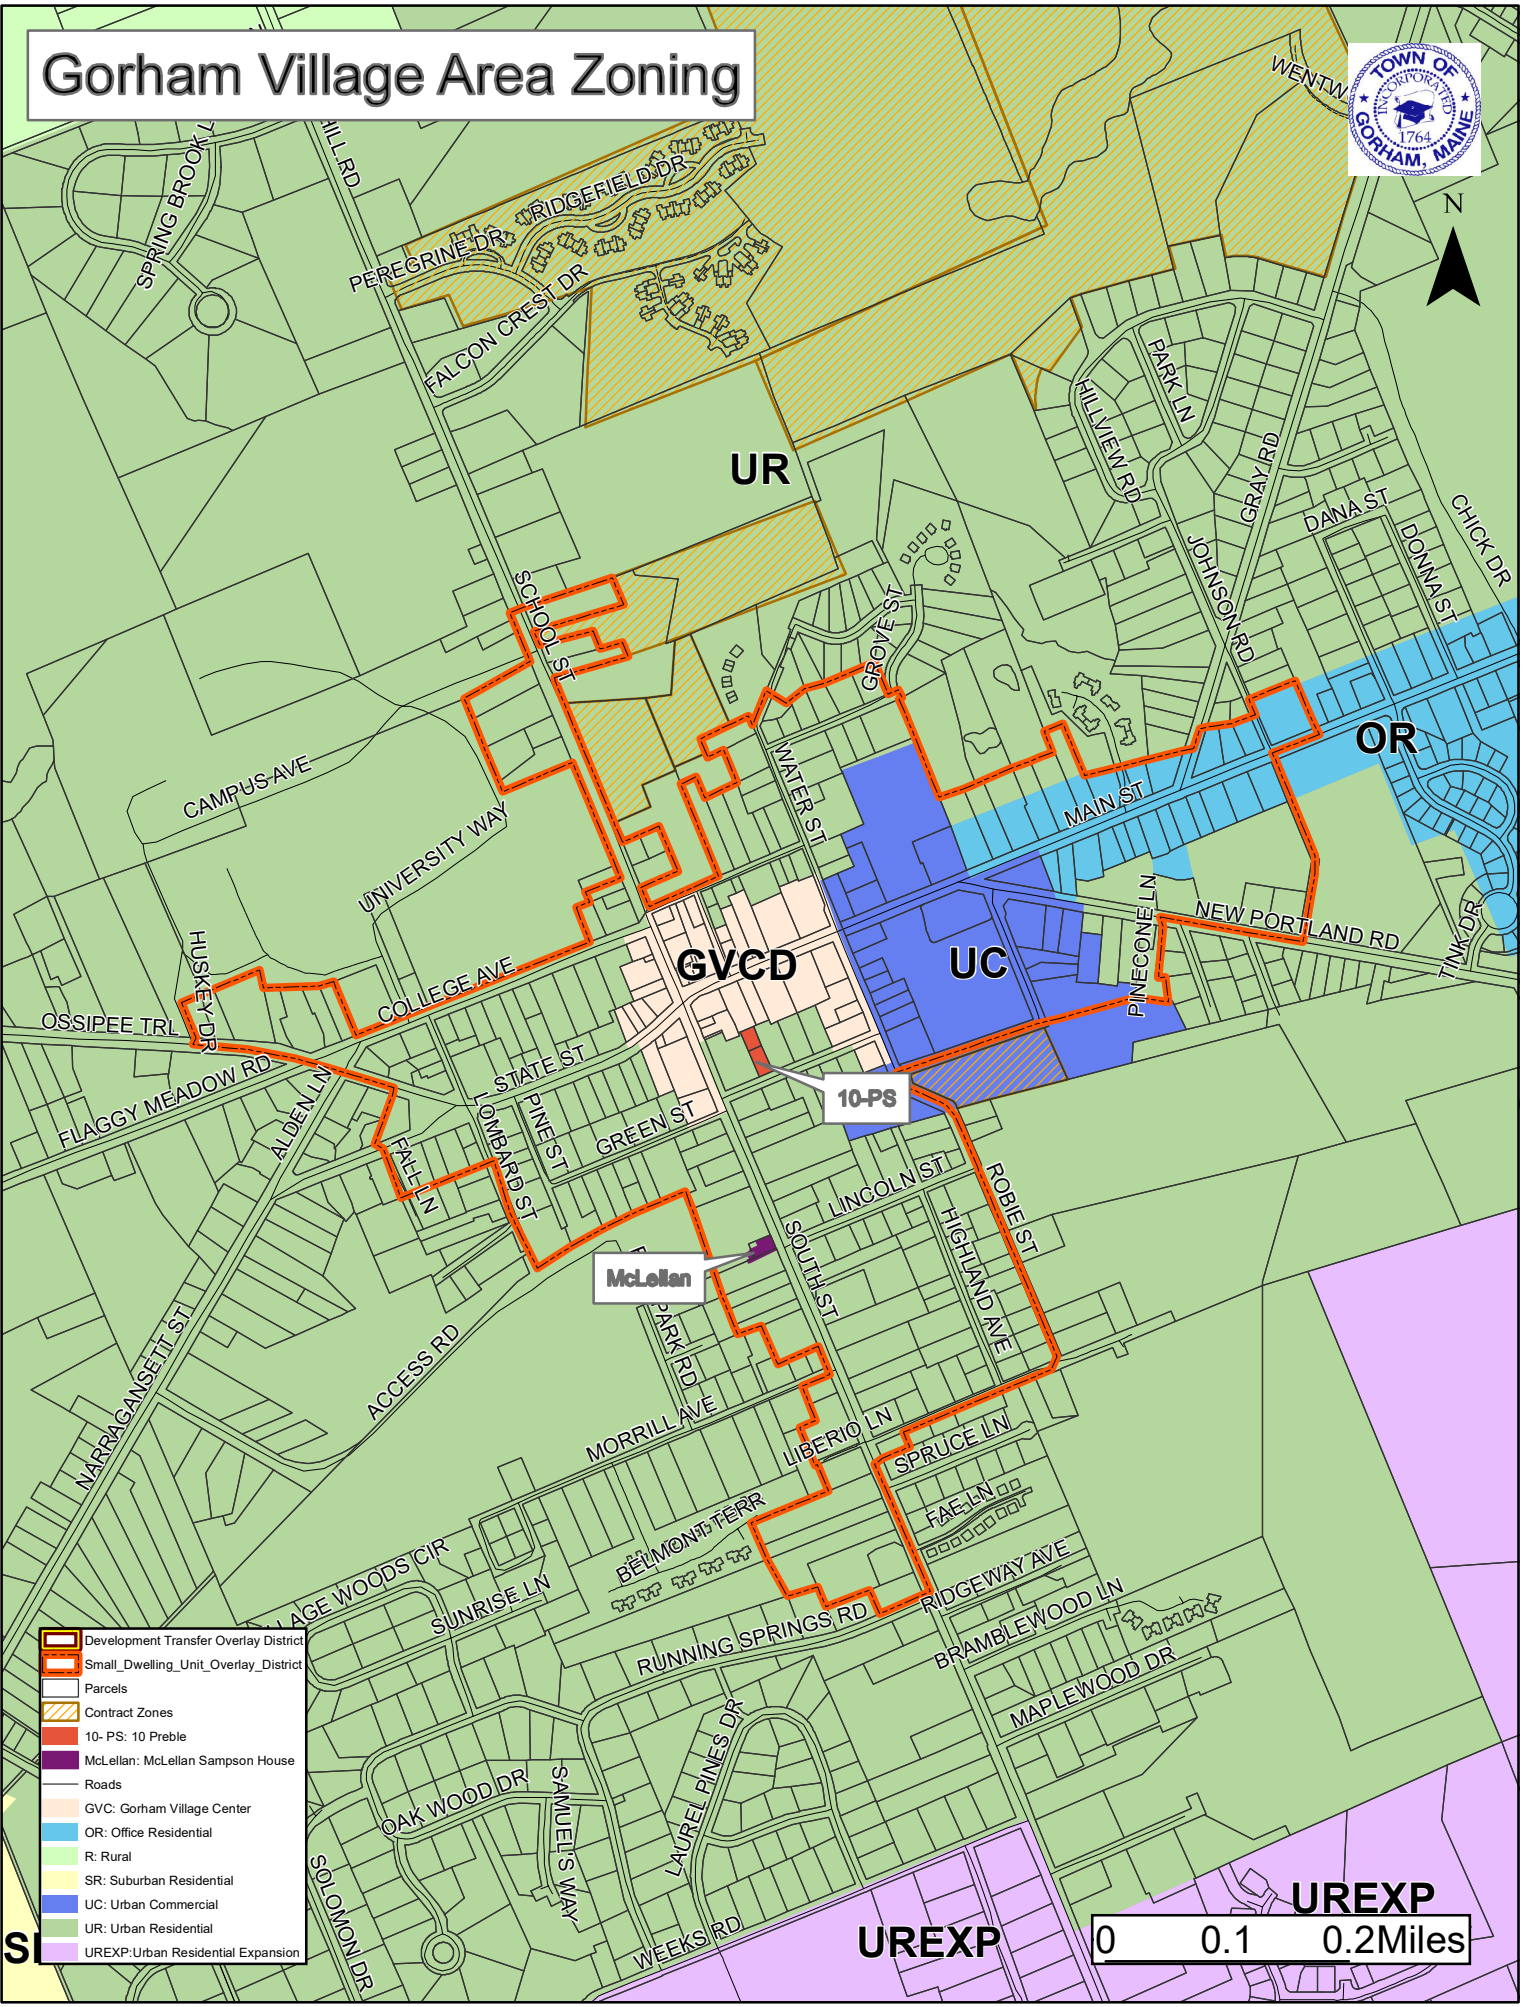

# Gorham Village Area Zoning

- Development Transfer Overlay District
- Small Dwelling Unit Overlay District
- Parcels
- Contract Zones
- 10-PS: 10 Preble
- McLellan: McLellan Sampson House
- Roads
- GVC: Gorham Village Center
- OR: Office Residential
- R: Rural
- SR: Suburban Residential
- UC: Urban Commercial
- UR: Urban Residential
- UREXP: Urban Residential Expansion

**UREXP**