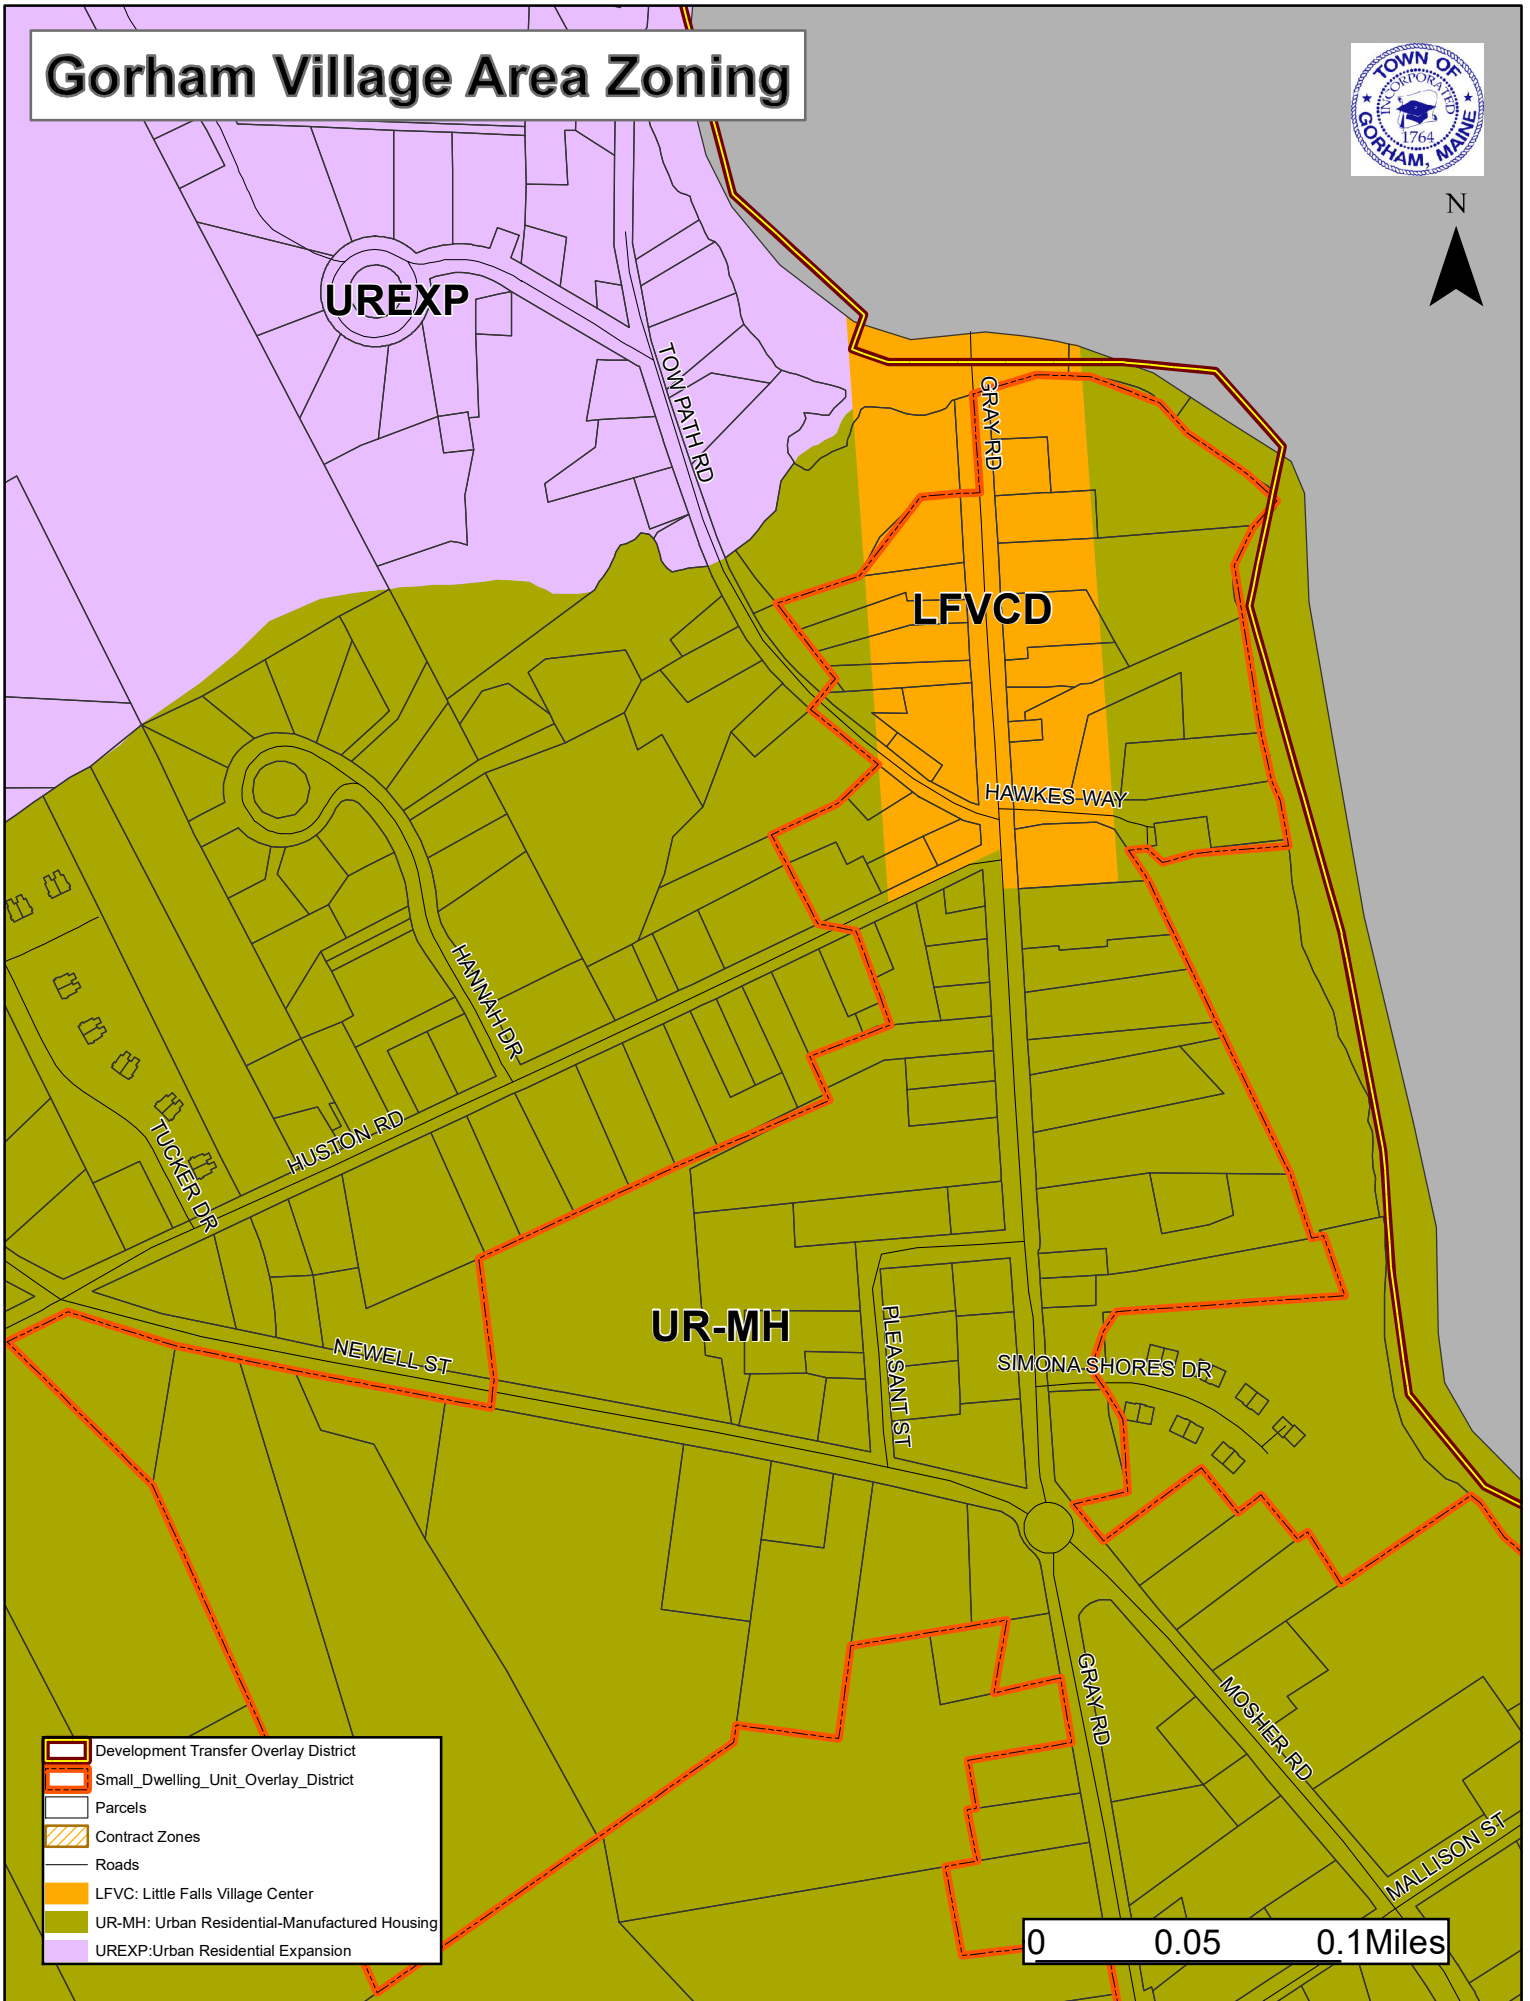

Gorham Village Area Zoning

N

- Development Transfer Overlay District
- Small Dwelling Unit Overlay District
- Parcels
- Contract Zones
- Roads
- LFVC: Little Falls Village Center
- UR-MH: Urban Residential-Manufactured Housing
- UREXP: Urban Residential Expansion

0 0.05 0.1 Miles